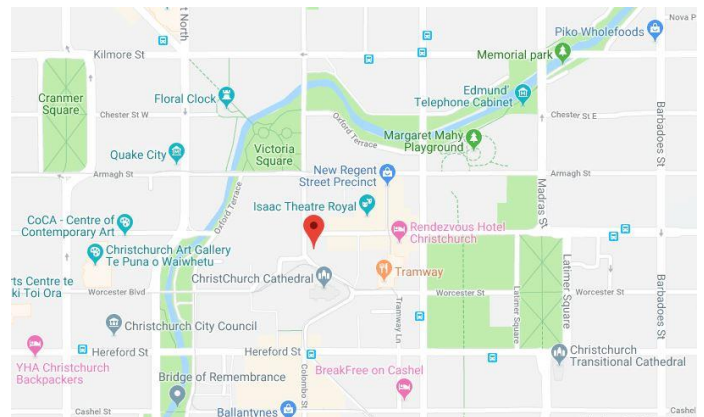

RENDEZVOUS

<https://www.rendezvoushotels.com/hotel/christchurch>

Contact Us:

166 Gloucester Street Christchurch New Zealand, 8011

Tel.: +64 3 943 3888

Rendezvous Hotel Christchurch is 9.7km from the Christchurch International Airport, and close to major attractions including Cathedral Square, Christchurch Art Gallery, Christchurch Arts Centre, Canterbury Museum, Victoria Square and the famous Christchurch Botanic Gardens.

Link: [Book Now](#) **Promo code:** ROTARY2019

The revitalized shopping precinct, The Crossing, less than 10minutes walk features new department stores including Ballantynes and H&M alongside a flurry of buzzing bars such as Strangers Lane. Why not discover the Christchurch Casino, only 15 minutes away or New Regent Street, steps from the hotel where you can see an exciting range of boutique businesses in a stunning heritage setting and hop on the city tram straight outside the hotel.

View from Hotel to the North West of Issac Theatre Royal & New Regent St Precinct:

TFE Hotels